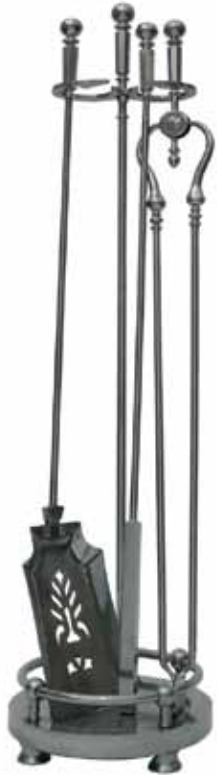

### Cheviot Tool Set

Polished

A simple but elegant set of fire tools in a brushed steel finish.

Small 26" (660 mm)  
Large 32" (813 mm)

### Cheviot Tool Set

Leather

A simple but elegant set of fire tools in brushed steel with leather handles.

Small 26" (660 mm)  
Large 32" (813 mm)

One Size 31" (787 mm)

## Cotswold Tool Set & Stand

A faithful copy of an 18th century set of fire tools hand finished in engraved steel and available with a separate tool stand. Set on a circular base with a ball and rail bar.