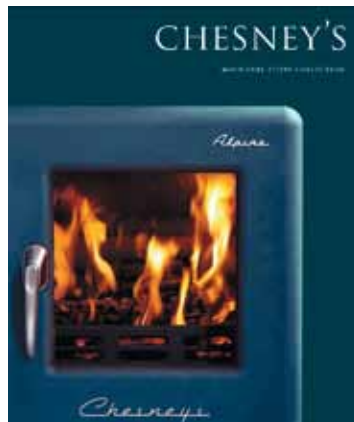

A number of the accessories in this brochure are shown with hand carved fire surrounds from Chesney's range of period and contemporary stone and marble fireplaces. This is widely acknowledged as the leading collection of its kind in the world, and also includes a wide selection of fire baskets, fire dogs and register grates. Also featured in this brochure are stoves from Chesney's multi-fuel and gas stove collections. Separate full colour brochures are available illustrating these ranges.

Chesney's pursues a policy of continuing improvement in design and performance of its products. The right is therefore reserved to vary specifications without notice.